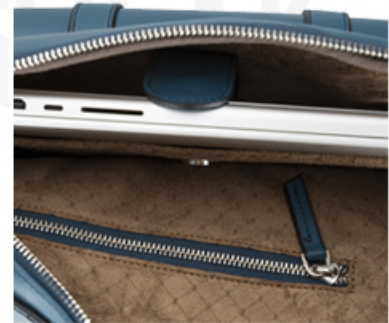

Full Grain Leather

Detachable Strap Convertable for Shoulder

Front Magnetic Closure Compartment

Seperated 14" Tablet/Notebook Compartment

Zippered Partition in Main Compartment

Foam Supported Back

High Quality Suede Lining

High Quality Zippers

MOQ: 50 Pieces