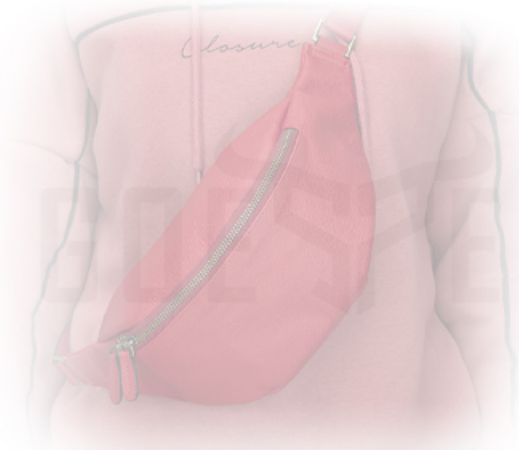

# RODYA

- Full Grain Leather
- 2 Size Options
- Shoulder Strap Included
- Soft Body
- 2 Side Compartments with Magnetic Closure
- 1 Middle Zippered Compartment
- Hardened Handles
- High Quality Suede Lining
- High Quality Zipper and Metal Accesories
- MOQ: 100 Pieces

# GOEYAK

Full Grain Leather

Useful Pockets and Pen Holders

Separated 15" Tablet/Notebook Compartment

Zippered Partition on Front Side

High Quality Alcantara Lining

High Quality Zippers

MOQ: 50 Pieces

# GOEYEAKEA

Full Grain Leather  
Adjustable Strap  
Seperated Pocket Inside  
High Quality Suede Lining  
MOQ: 100 Pieces

# GOEY EAK

Full Grain Leather

Detachable Strap Convertable for Shoulder

Front Magnetic Closure Compartment

Seperated 14" Tablet/Notebook Compartment

Zippered Partition in Main Compartment

Foam Supported Back